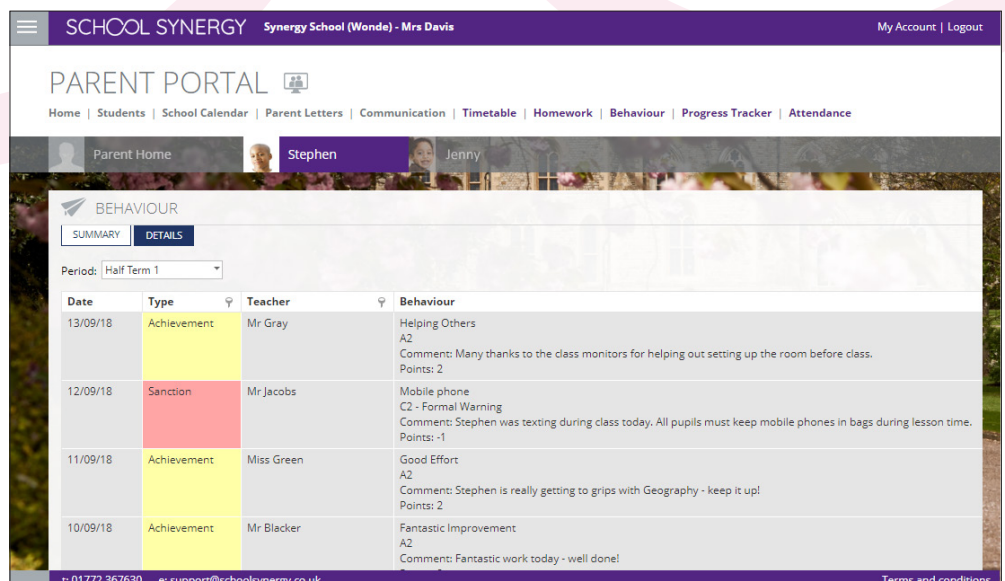

# SCHOOL SYNERGY

A record of all communication with school – all texts and emails, including replies.

See your child's recent and historical attendance.

Behaviour and Achievements – all reported in real time, giving you an up to date picture of what is happening in school.