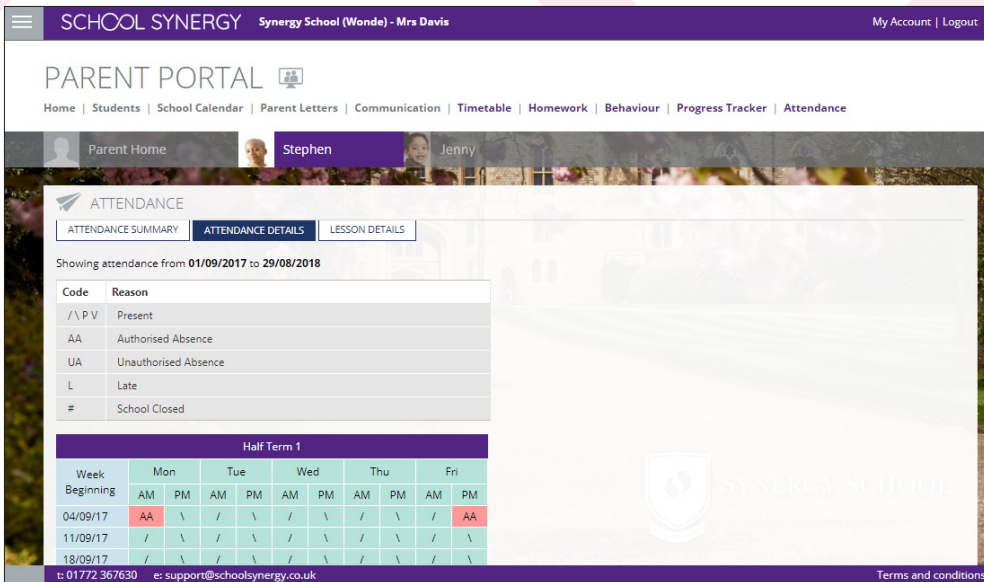

# SCHOOL SYNERGY

A record of all communication with school – all texts and emails, including replies.

See your child's recent and historical attendance.

Behaviour and Achievements – all reported in real time, giving you an up to date picture of what is happening in school.