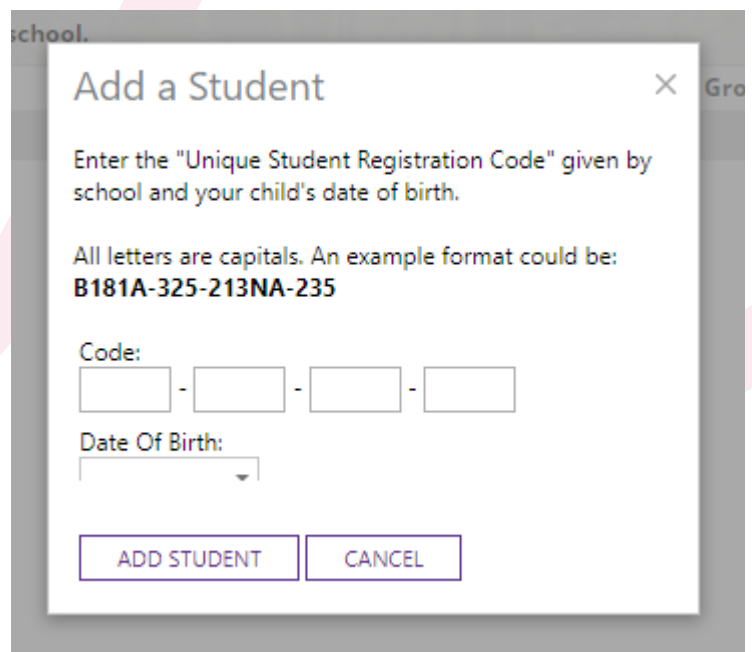

All children linked to your account are listed on this page.

Click 'Add a Student'.

Use the code from your child's registration letter and their date of birth to add children to your account.

Please note that Student Codes are unique and can only be registered to the parent or carer specified. They cannot be shared or given to another person. Contact your school if you have not been issued with a code for your child.

Once added, they will appear on the main Parent Portal menu bar.