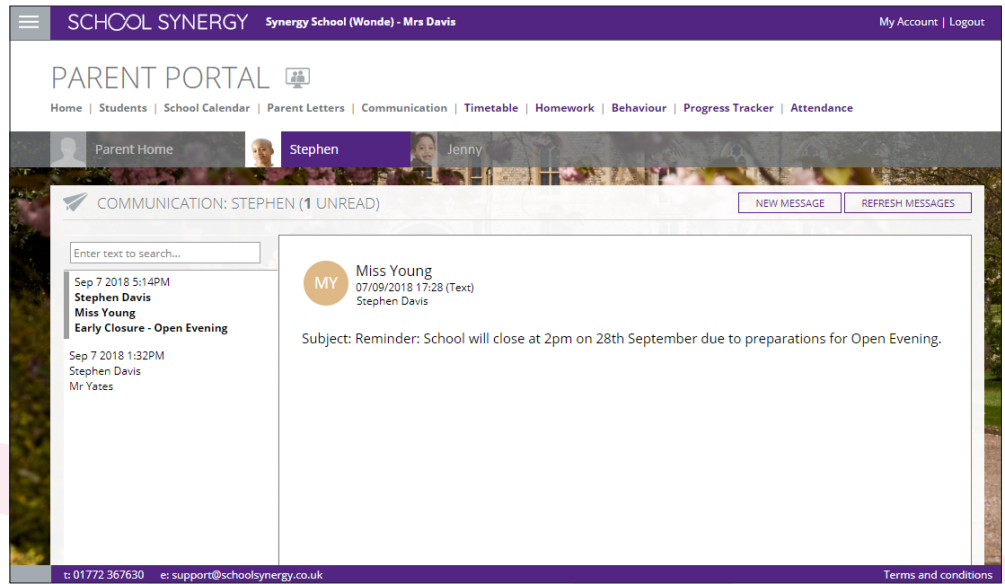

SCHOOL SYNERGY

A record of all communication with school – all texts and emails, including replies.